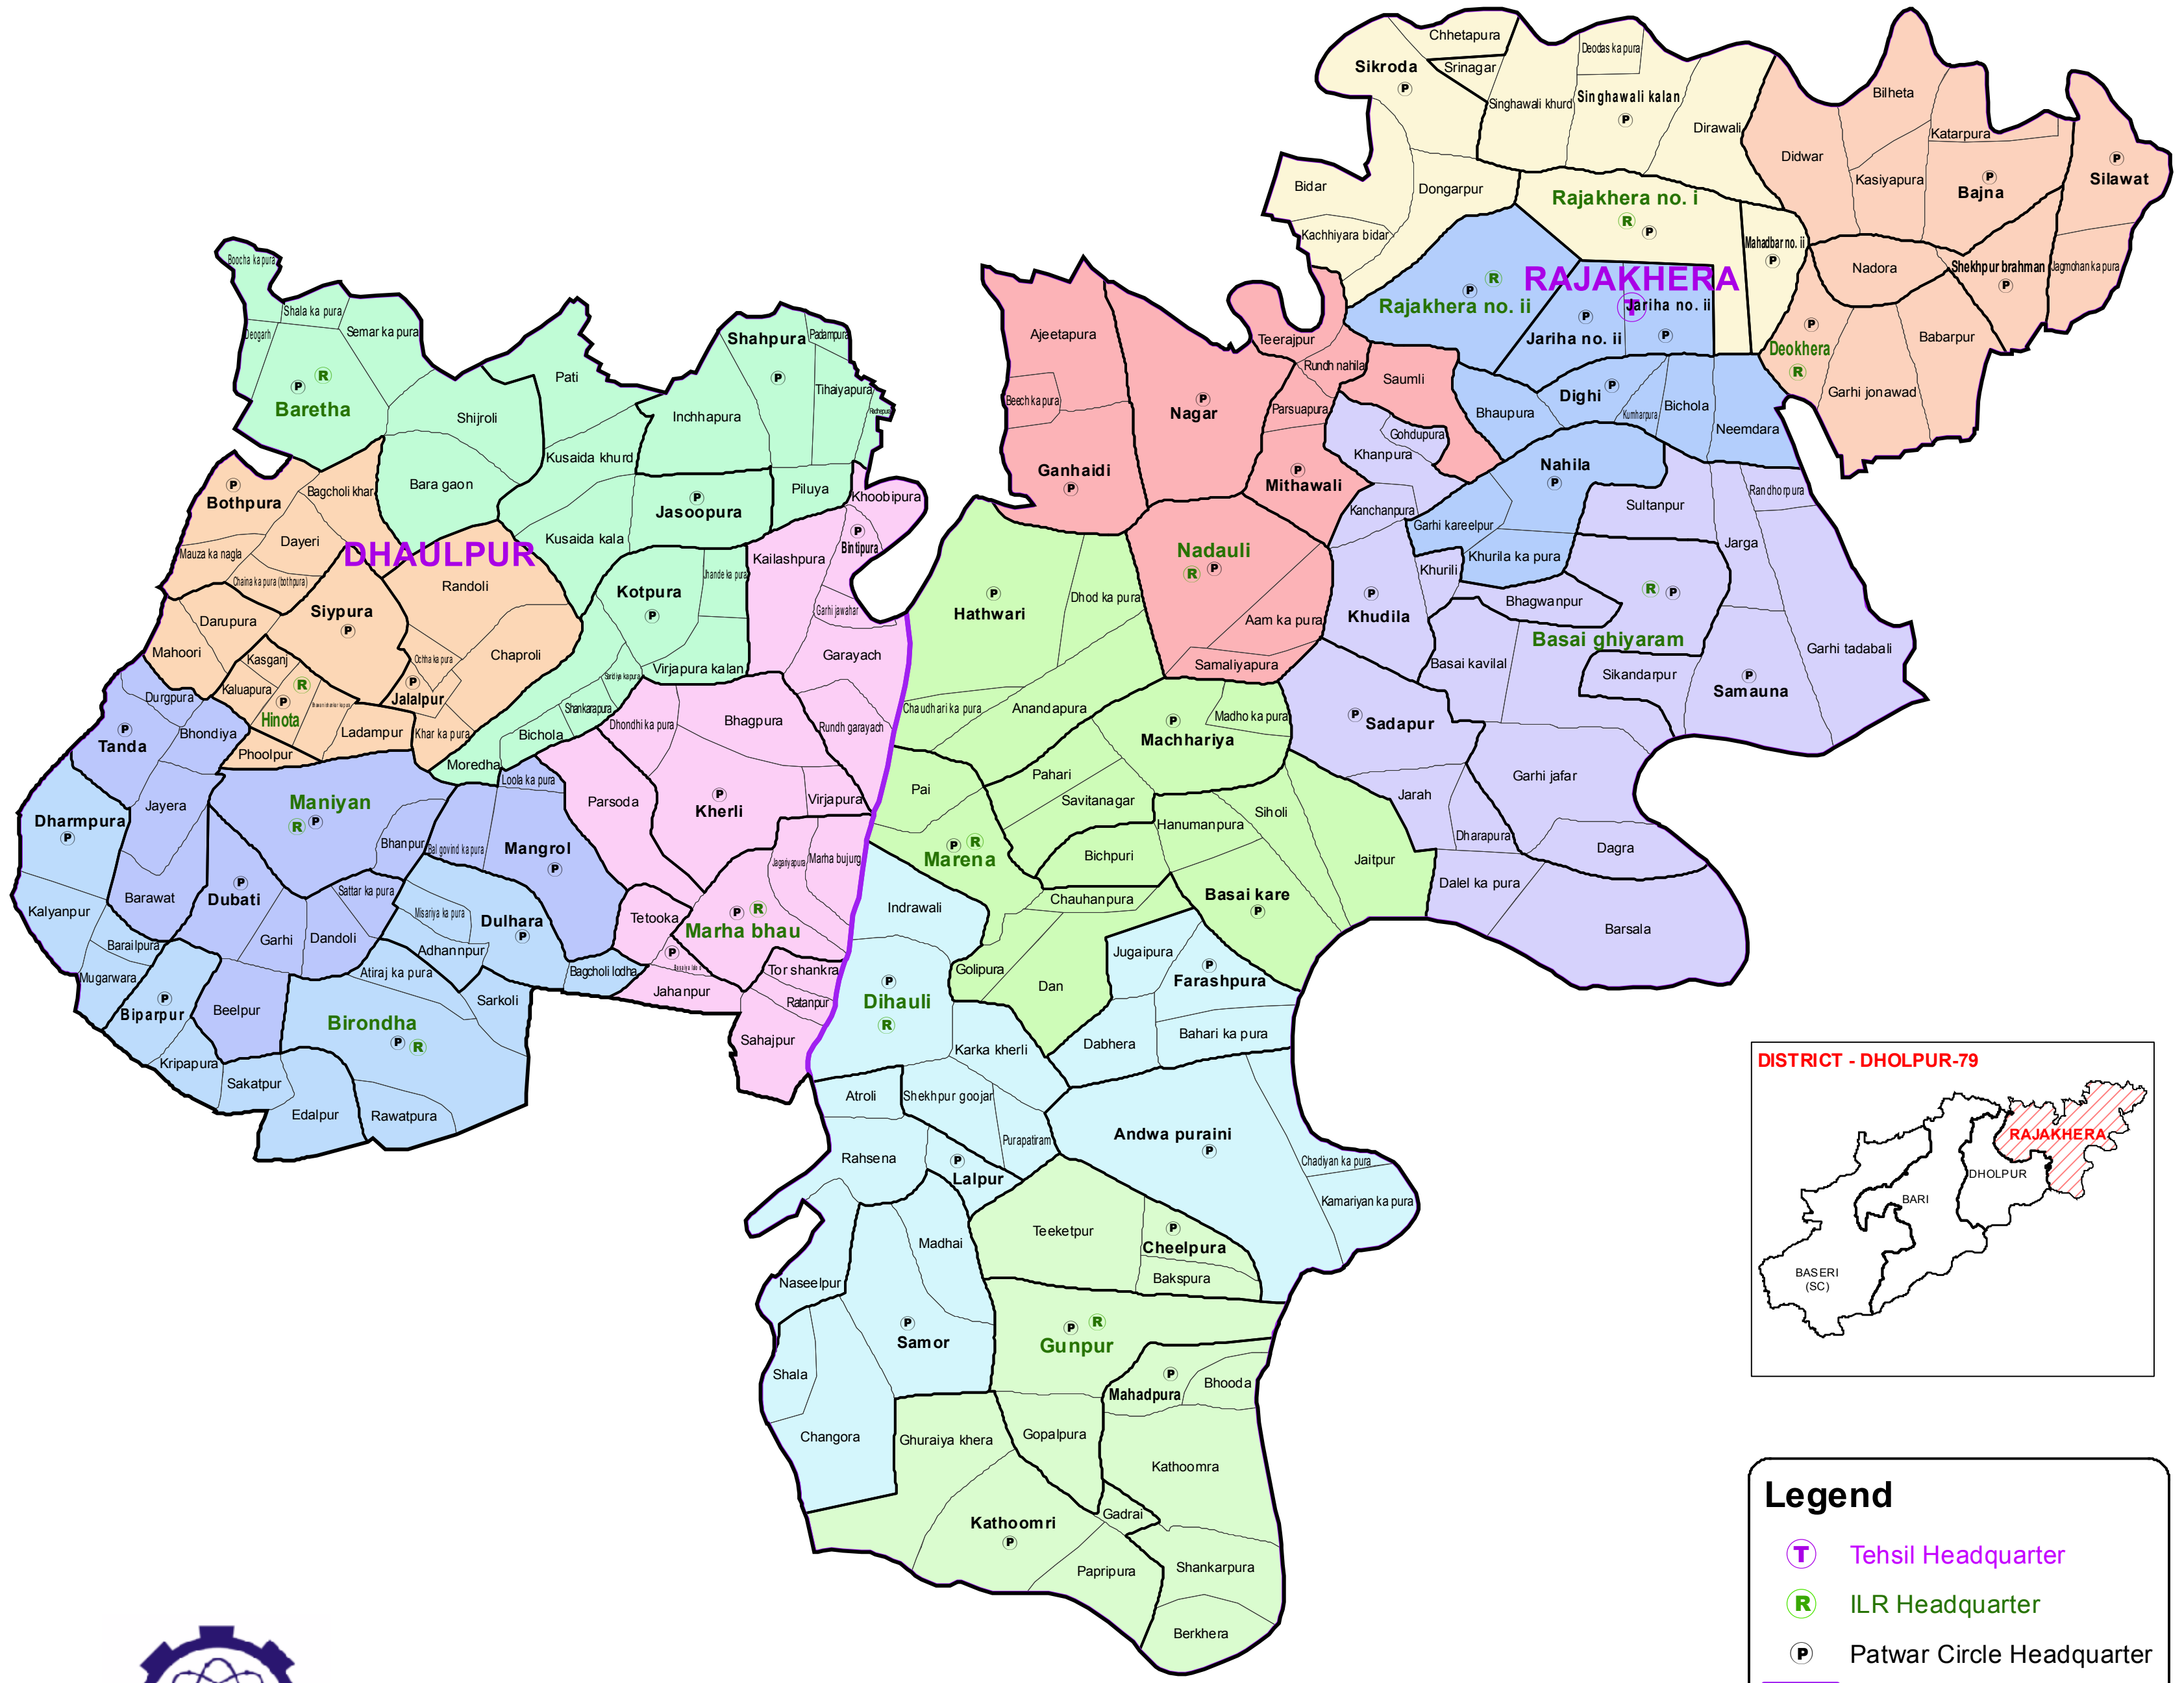

ASSEMBLY CONSTITUENCY - RAJAKHERA-80 DISTRICT - DHOLPUR

Legend

- Ⓣ Tehsil Headquarter
- Ⓜ ILR Headquarter
- Ⓟ Patwar Circle Headquarter
- Tehsil Name Tehsil Boundary
- ILR Circle Name ILR Circle Boundary
- Patwar Circle Boundary Patwar Circle Boundary
- Village Name Village Boundary