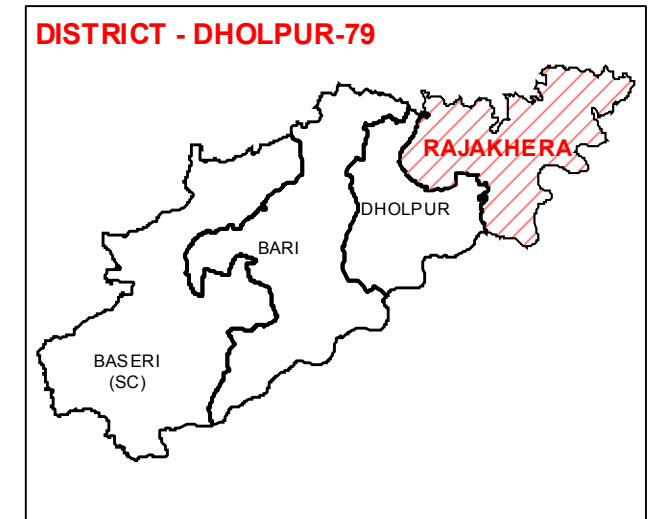

ASSEMBLY CONSTITUENCY - RAJAKHERA-80 DISTRICT - DHOLPUR

Legend

- Ⓣ Tehsil Headquarter
- Ⓜ ILR Headquarter
- Ⓟ Patwar Circle Headquarter
- Tehsil Name Tehsil Boundary
- ILR Circle Name ILR Circle Boundary
- Patwar Circle Boundary Patwar Circle Boundary
- Village Name Village Boundary